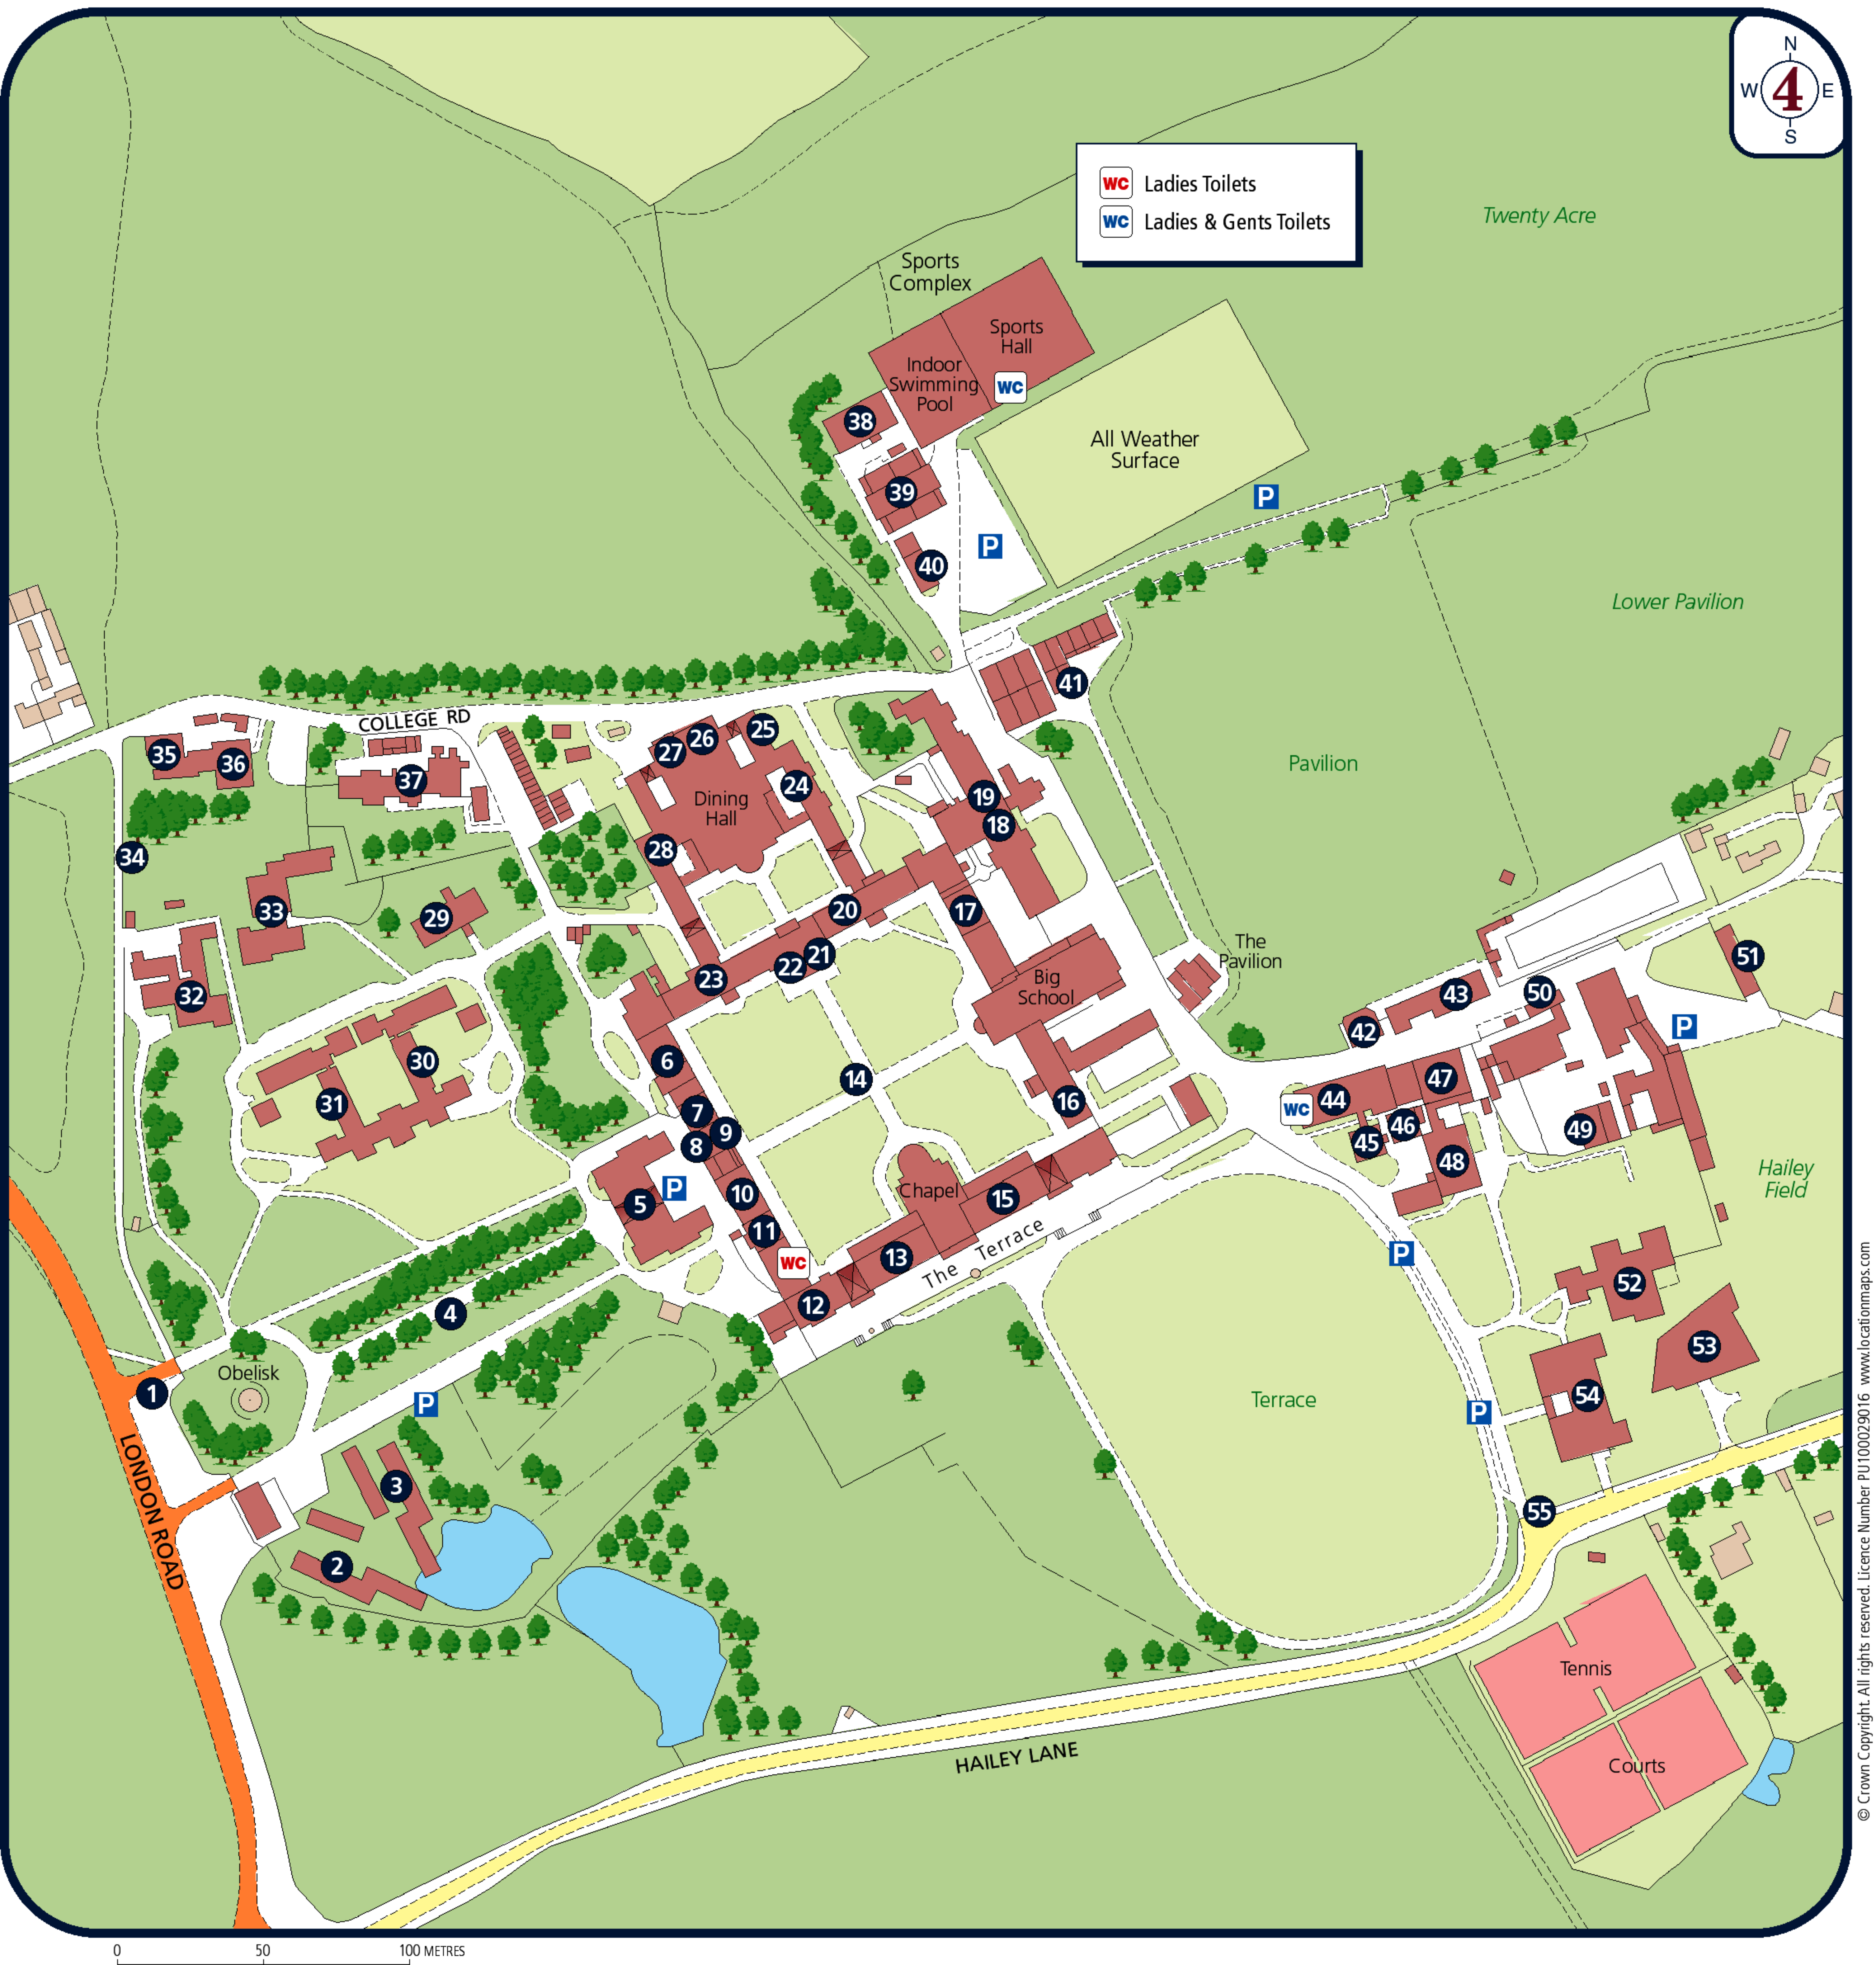

WC Ladies Toilets
WC Ladies & Gents Toilets

0 50 100 METRES